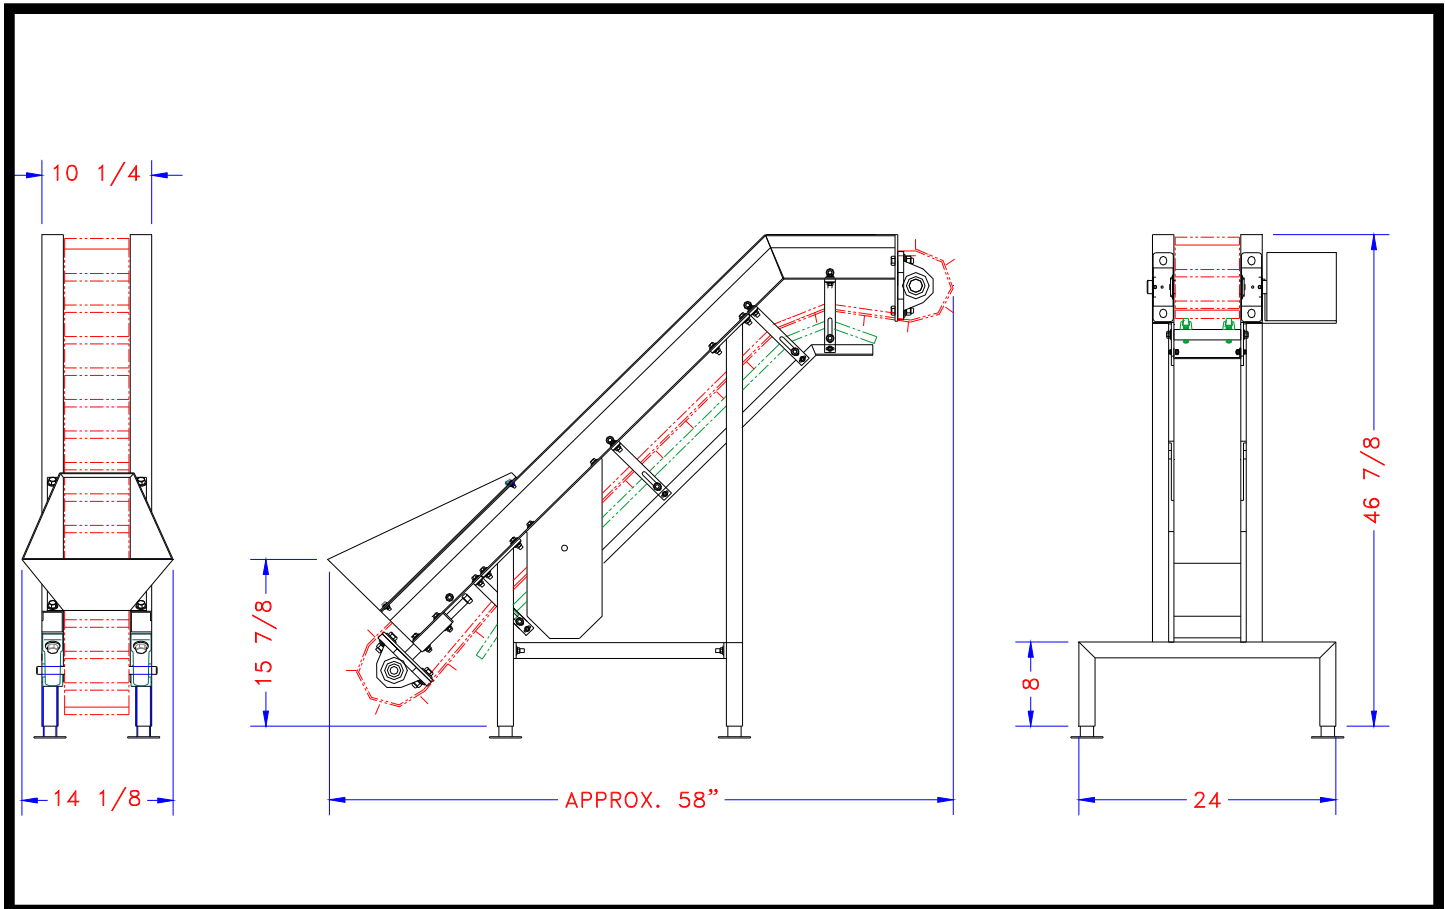

WATER:	1 CONNECTION @ 1/4"
POWER:	1 ELECTRIC 1 H.P. MOTOR
BELT WIDTH:	6" OR 8"
CLEATS:	1" HIGH ON 12" OR 6" CENTERS
HEIGHT:	APPROX 47"
WIDTH:	APPROX 15"
LENGTH:	APPROX 59"

Construction:

The Berry Plumbing & Equipment **Model B-GE-2 Giblet Elevator** is constructed of stainless steel. The 6" wide polyethylene belt has 1" cleats on 12" centers.

Options:

The **Giblet Elevator Model B-GE-2** is available with an 8" wide belt, cleats on 6" centers and a stainless steel motor and gear box.

Maintenance:

Berry's **Giblet Elevator Model B-GE-2** requires very little maintenance. Aside from regular daily cleaning, bearings should be greased regularly .

Berry Plumbing & Equipment

6736 Cleveland Highway, Clermont Georgia 30527

Email: tberry@berryequipment.net

Phone: 770-983-3929 Toll Free Fax: 1-866-808-9957