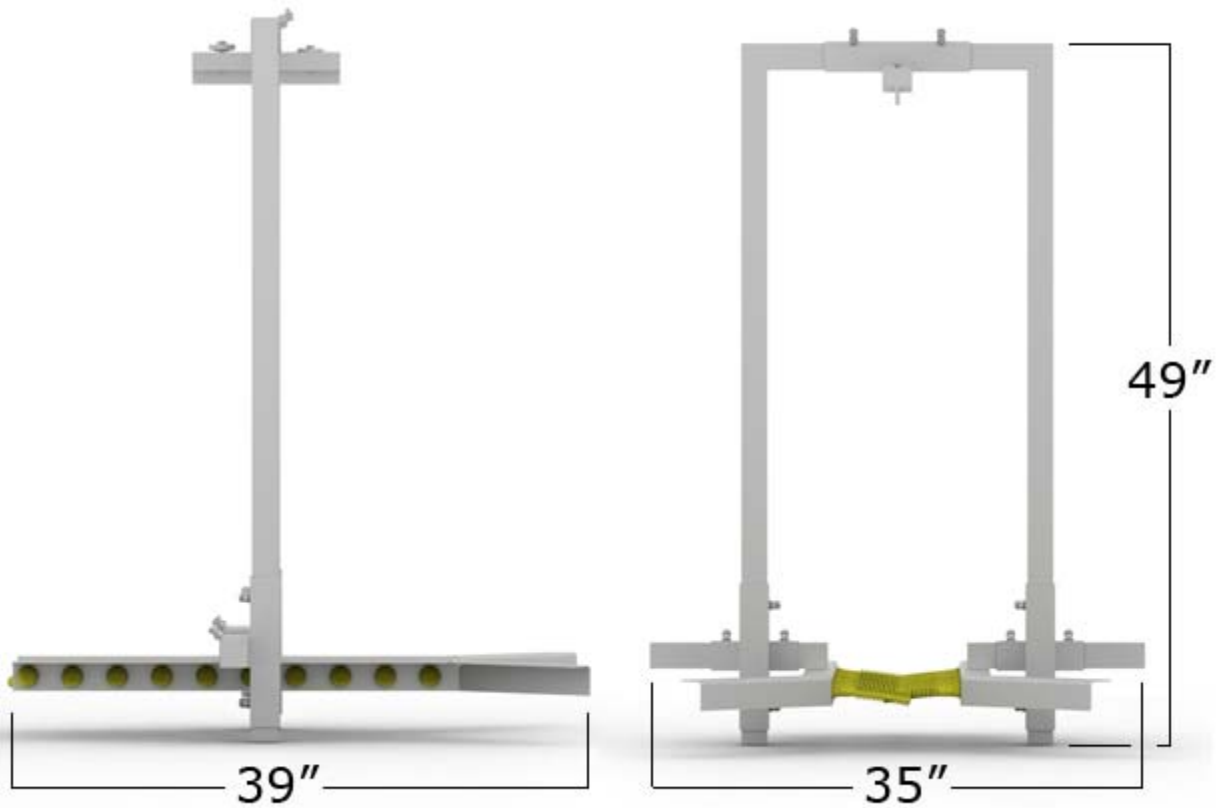

BPU-1000

The paw untangler works to untangle shackles and straighten the paws before entering the paw harvester. This helps to increase the efficiency on the cut of the knuckles.

Berry Paw Untangler

| | |
|----------------|-------------|
| HEIGHT: | 49" APPROX. |
| WIDTH: | 35" APPROX |
| LENGTH: | 39" APPROX |